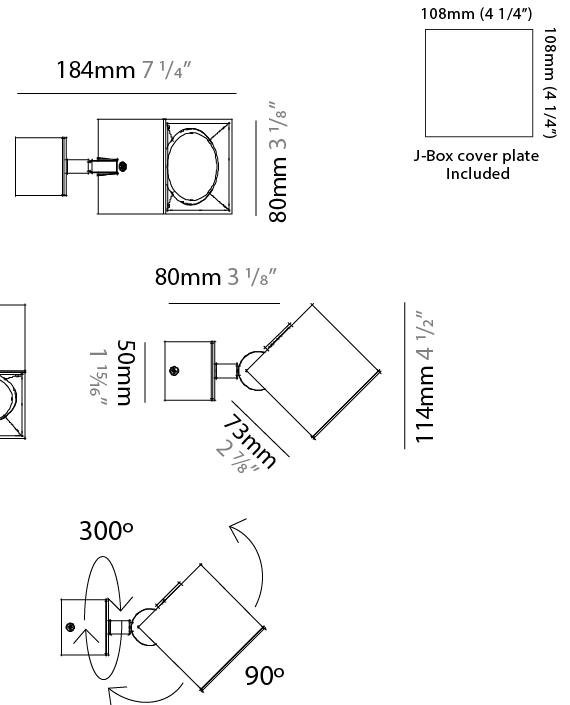

DAU SINGLE SURFACE

D92019-

base number   Finish
Options

PROJECT	_____
TYPE	_____
SPECIFIER	_____
QUANTITY	_____
DATE	_____

1. To build a product code in our configurator select the specify button on the base model # product page
2. To build a manual product code on this datasheet choose from the options listed below in blue font and add the suffix to the base model #

GENERAL

Series: Dau _____
Subseries: Dau Single _____
Brand: Milan _____
Division: Design _____
Mounting Type: Surface _____
Subcategory: Spots _____

PHYSICAL

Shape: Cube _____
Length (mm): 80 _____
Length (in): 3 1/8 _____
Width (mm): 83 _____
Width (in): 3 1/4 _____
Height (mm): 80 _____
Height (in): 3 1/8 _____
Max. Overall Height (mm): 160 _____
Max. Overall Height (in): 6 5/16 _____
Light Distribution: Adjustable / Direct _____
Weight (kg): 0.82 _____
Weight (lbs): 1.81 _____
Fixture Finish: [BAL / MWL / BSL](#) _____
Fixture Material: Extruded Aluminum _____

ELECTRICAL

Number of Lamps: 1 _____
Lamp Type: LED Retrofit _____
Lamp Shape: MR16 _____
Bulb Included: Bulb Not Included _____
Max. Wattage Per Lamp (W): 4 _____
Lamp Base: GU10 _____
Input Voltage (V): 120 _____

LED

OPTICAL

RATINGS AND CERTIFICATIONS

Certified By: Certified for North American Standards _____
IP rating: IP20 _____